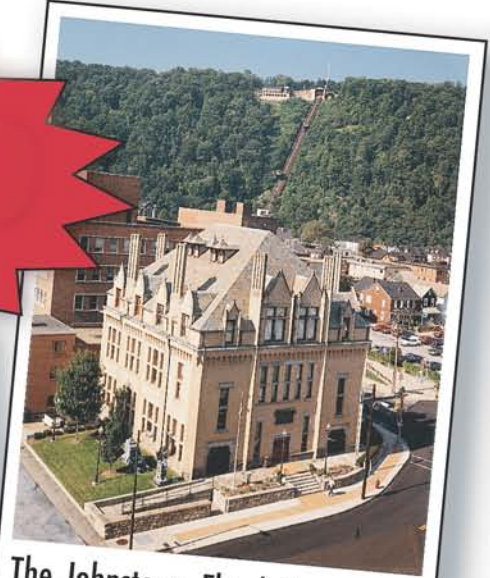

# Johnstown Heritage Package

**\$159\***

Deluxe Overnight Accommodations

•

Two Tickets to the Johnstown Flood Museum

•

Two Tickets to the Johnstown Flood National Memorial

•

Two Tickets to the Frank & Sylvia Pasquerilla Heritage Discovery Center

•

Breakfast for Two  
Harrigan's Cafe & Wine Deck

•

Welcome Gift

•

Unlimited Use  
of Indoor Pool, Sauna,  
Hot Tub & Fitness Room

**The Johnstown  
Heritage  
Discovery  
Center**

Experience the hardships and accomplishments of America's immigrants through the Johnstown Heritage Center's many interactive exhibits.

The Johnstown Flood Museum recreates the catastrophic 1889 flood and the rebuilding of the city through artifacts, exhibits and an Academy Award Winning documentary.

The entire family will thrill at the sights viewed from the steepest vehicular inclined plane in the world. Attractions include a restaurant and pub, sculpture trail, souvenir shop and one of the largest free-flying flags in the U.S.